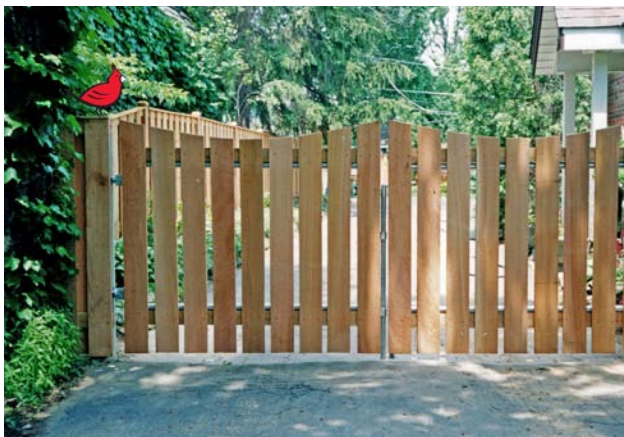

**4' Tall Scalloped Picket
Inside View**

**4' Tall Arched Picket 1 x 6 Boards
Outside View**

**4' Tall Arched Picket 1 x 6 Boards
Inside View**

4' Tall Scalloped Picket, French Gothic Posts - Outside View

4' Tall Spear Top Picket Face Nail - Outside View

4' Tall Spaced Traditional Outside View

4' Tall French Gothic Picket Outside View

4' Tall Scalloped Picket, Metal Frame Double Drive Gate - Outside View

4' Tall Scalloped Picket, Metal Frame Double Drive Gate - Inside View

**4' Tall Dog Ear Board on Board
Outside View**

**4' Tall Scalloped Board on Board
Outside View**

**4' Tall Arched Board on Board
Outside View**

**4' Tall Arched Board on Board,
with Arched Solid Gate - Outside View**

**4' Tall Solid Arched
Outside View**

**4' Tall Solid Traditional
Outside View**

4' Tall Solid, Continuous Scalloped

**4' Tall Flat Top Board on Board,
with Scalloped Gate**

**5' Tall Flat Cap Picket With Postmaster Posts,
Outside View. Available with 4" or 6" Wide
Boards. 6" Boards Shown**