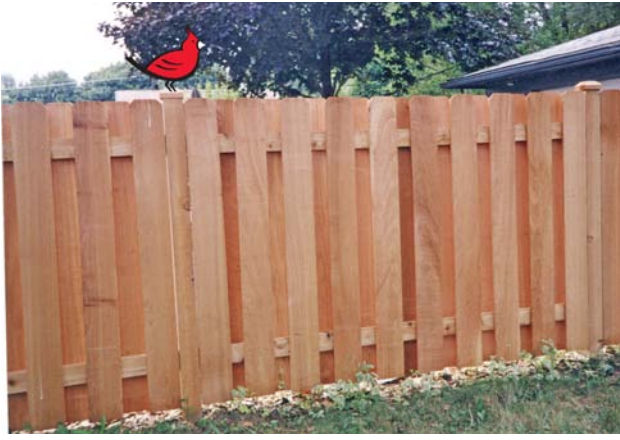

**4' Tall Scalloped Picket
Inside View**

**4' Tall Arched Picket 1 x 6 Boards
Outside View**

**4' Tall Arched Picket 1 x 6 Boards
Inside View**

4' Tall Scalloped Picket, French Gothic Posts - Outside View

4' Tall Spear Top Picket Face Nail - Outside View

4' Tall Spaced Traditional Outside View

4' Tall French Gothic Picket Outside View

4' Tall Scalloped Picket, Metal Frame Double Drive Gate - Outside View

4' Tall Scalloped Picket, Metal Frame Double Drive Gate - Inside View

**4' Tall Dog Ear Board on Board
Outside View**

**4' Tall Scalloped Board on Board
Outside View**

**4' Tall Arched Board on Board
Outside View**

**4' Tall Arched Board on Board,
with Arched Solid Gate - Outside View**

**4' Tall Solid Arched
Outside View**

**4' Tall Solid Traditional
Outside View**

4' Tall Solid, Continuous Scalloped

**4' Tall Flat Top Board on Board,
with Scalloped Gate**

**5' Tall Flat Cap Picket With Postmaster Posts,
Outside View. Available with 4" or 6" Wide
Boards. 6" Boards Shown**