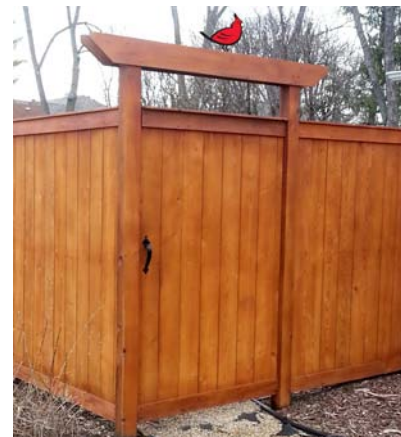

**6' Tall Traditional with Square Lattice
Outside View**

6' Tall Solid Horizontal

6' Tall Board on Board Scalloped

**6' Tall Custom Board & Batten
with Custom Trim**

**6' Tall Traditional with Square Lattice,
Arched Gate - Inside View**

**6' Tall Traditional with Square Lattice
Arched Gate - Outside View**

6' Tall Solid Traditional with Metal Framed Double Gates - Outside View

6' Tall Solid Traditional with Metal Framed Double Gates - Inside View

Spaced Traditional Custom 5' Tall, 4' Tall, 3' Tall - Outside View

2 Rail - Split Rail

Black Steel Square Framed Gates

Gate Transom

4 x 6
French Gothic Gothic French Gothic Dover Bayberry

Standard New England