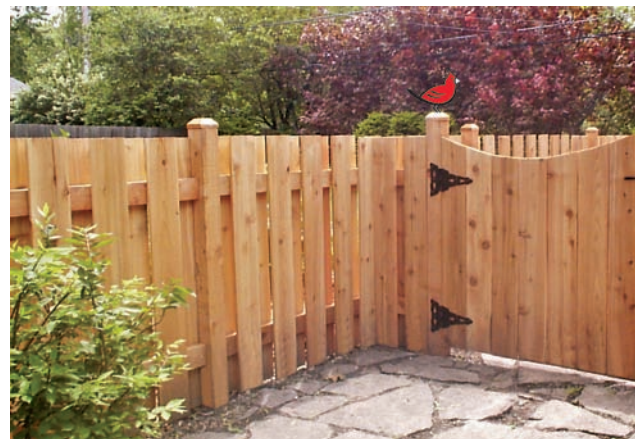

**4' Tall Scalloped Picket
Inside View**

**4' Tall Arched Picket 1 x 6 Boards
Outside View**

**4' Tall Arched Picket 1 x 6 Boards
Inside View**

4' Tall Scalloped Picket, French Gothic Posts - Outside View

**4' Tall Dog Ear Board on Board
Outside View**

**4' Tall Scalloped Board on Board
Outside View**

**4' Tall Arched Board on Board
Outside View**

**4' Tall Arched Board on Board,
with Arched Solid Gate - Outside View**

**4' Tall Solid Arched
Outside View**

**4' Tall Solid Traditional
Outside View**

4' Tall Solid, Continuous Scalloped

**4' Tall Flat Top Board on Board,
with Scalloped Gate**

**5' Tall Flat Cap Picket With Postmaster Posts,
Outside View. Available with 4" or 6" Wide
Boards. 6" Boards Shown**

**5' Tall Flat Cap Picket With Cedar Posts,
Inside View. Available with 4" or 6" Boards.
6" Boards Shown**

**5' Tall Arched Picket With a 4' Tall
Double Drive Gate - Outside View**

**5' Tall Arched Picket with a 4' Tall
Double Drive Gate - Inside View**