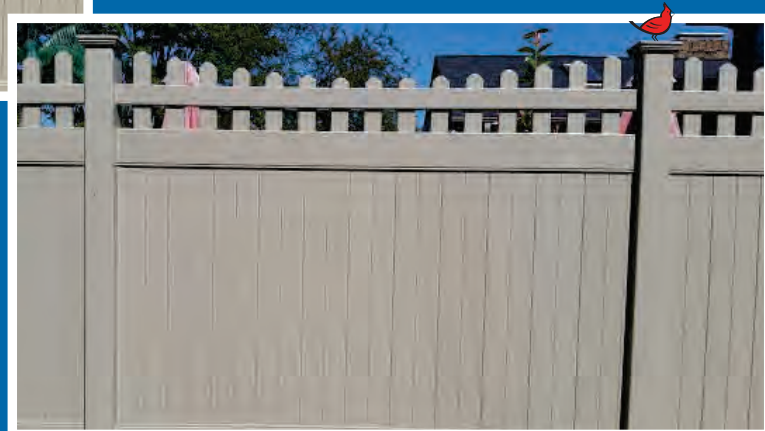

PROVIDENCE

Specifications:

7 inch Bottom and Mid Rails | 3¹/₂ inch Top Rail

1x3 inch Top Picket

Aluminum Reinforced Bottom Rail - Khaki

Available in White, Sandstone or Khaki

Available Heights: 4, 5 or 6 feet

Cardinal
Fence & Supply, Inc.