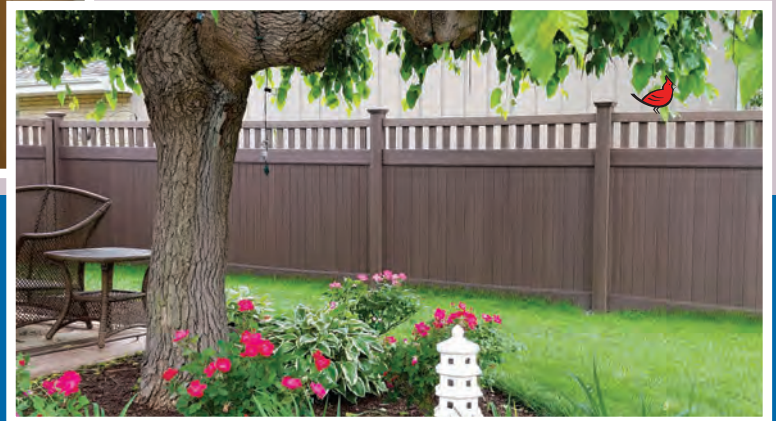

Available Height: 5 or 6 feet Only

SEABROOK

Specifications:

7 inch Inter-locking Rail | 7/8 inch Vertical Boards

Available in White or Sandstone

Available Heights: 4, 5 or 6 feet

SEABROOK - Khaki & Woodland Colors

→ *Chestnut Brown*

Two Tone (Khaki & Natural Cedar) →

→ *Aged Cedar*

Natural Cedar →

FAIRHAVEN

Specifications:

7 inch Bottom and Mid Rails | 3¹/₂ inch Top Rail

1x3 inch or 1-3/8 inch Square Spindles (White Only)

Aluminum Reinforced Bottom Rail - Khaki & Woodland Colors

Available in White, Sandstone, Khaki, Chestnut Brown, Natural Cedar, Weathered Cedar or Aged Cedar

Available Heights: 4, 5 or 6 feet

→ *Two Tone*