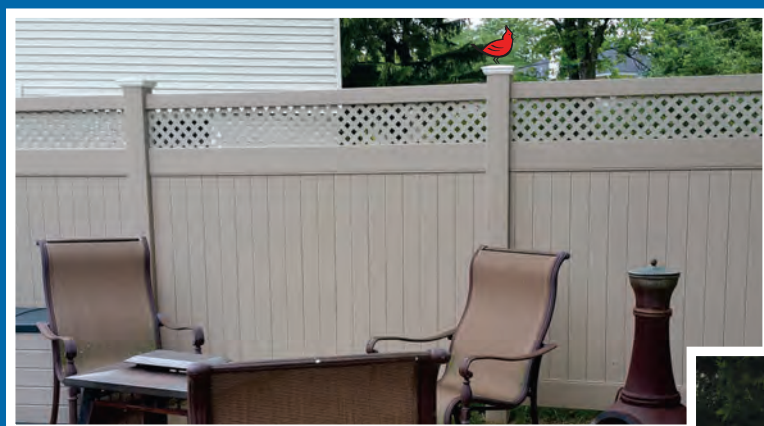

AUGUSTA

Specifications:

7 inch Bottom and Mid Rails | 3 1/2 inch Top Rail

1 inch Lattice | 3 inch Lattice Available in White Only

Aluminum Reinforced Bottom Rail - Khaki

Available in White, Sandstone or Khaki

Available Heights: 4, 5 or 6 feet