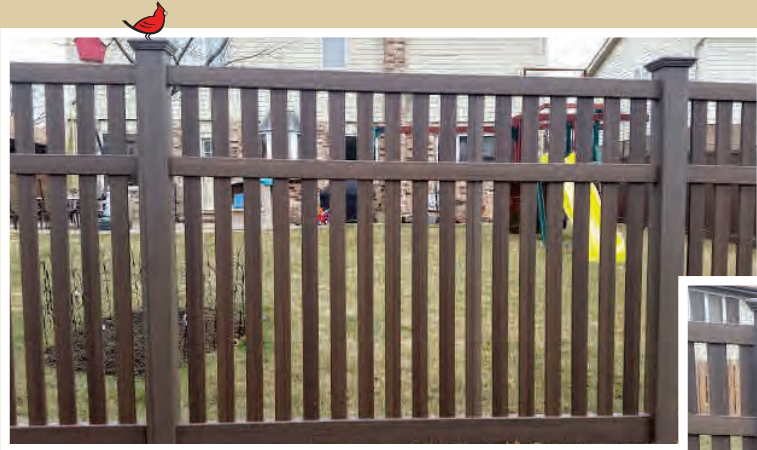

CAPE COD

Specifications:

6 inch Bottom Rail | 3¹/₂ inch Top Rails | 1x3 inch Pickets

Picket Spacing: 2 or 3 inches

Aluminum Reinforced Bottom Rail - Khaki & Chestnut Brown

Available in White, Sandstone, Khaki or Chestnut Brown

Available Heights: 3, 4 or 5 feet

Cardinal
Fence & Supply, Inc.

REVERE

Specifications:

6 inch Bottom Rail | 3¹/₂ inch Top Rail | 1x3 inch Pickets
Picket Spacing: 2 or 3 inches

Available in White, Sandstone or Khaki