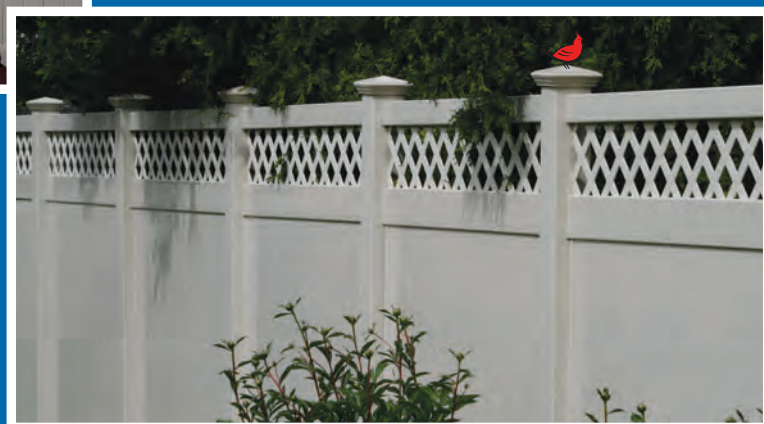

AUGUSTA

Specifications:

7 inch Bottom and Mid Rails | 3 1/2 inch Top Rail

1 inch Lattice | 3 inch Lattice Available in White Only

Aluminum Reinforced Bottom Rail - Khaki

Available in White, Sandstone or Khaki

Available Heights: 4, 5 or 6 feet