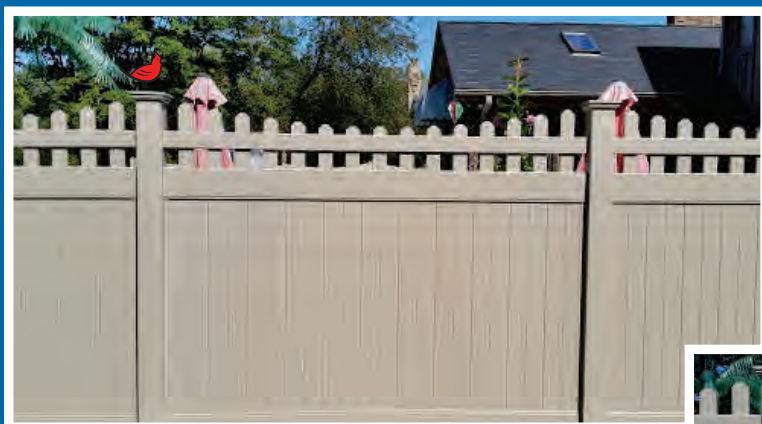

PROVIDENCE

Specifications:

7 inch Bottom and Mid Rails | 3¹/₂ inch Top Rail

1x3 inch Top Picket

Aluminum Reinforced Bottom Rail - Khaki

Available in White, Sandstone or Khaki

Available Heights: 4, 5 or 6 feet

Cardinal
Fence & Supply, Inc.