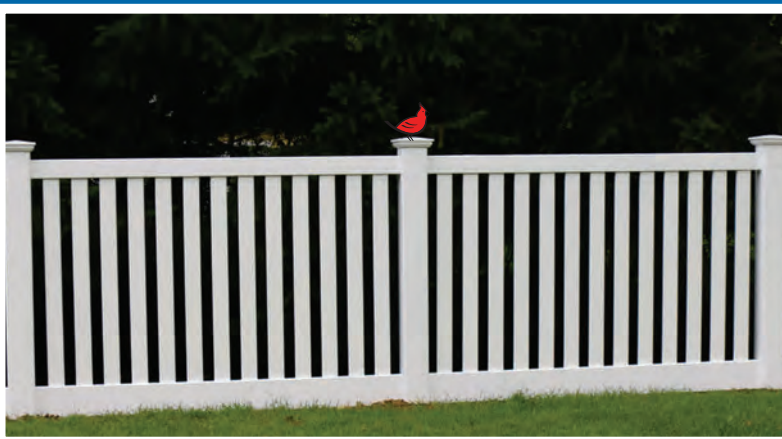

WINTHROP

Specifications:

6 inch Bottom Rail | 3¹/₂ inch Top Rail | 1x3 inch Pickets

Picket Spacing: 2 or 3 inches

Available in White, Sandstone, Khaki or Chestnut Brown

Available Heights: 3 or 4 feet

Cardinal
Fence & Supply, Inc.