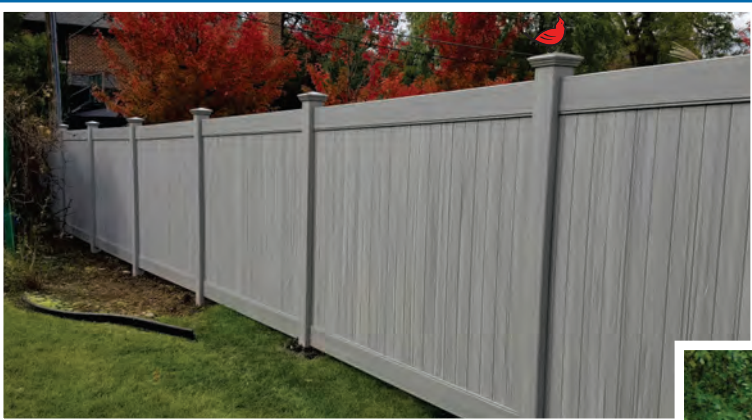

→ *Aged Cedar*