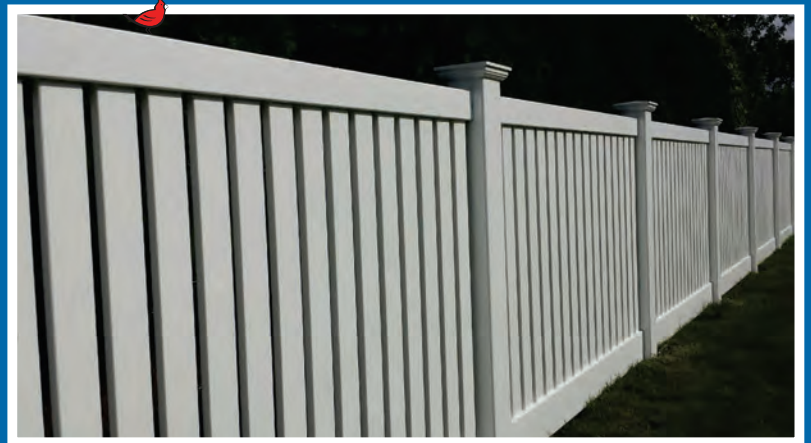

WINTHROP

Specifications:

6 inch Bottom Rail | 3¹/₂ inch Top Rail | 1x3 inch Pickets

Picket Spacing: 2 or 3 inches

Available in White, Sandstone, Khaki or Chestnut Brown

Available Heights: 3 or 4 feet

Cardinal
Fence & Supply, Inc.